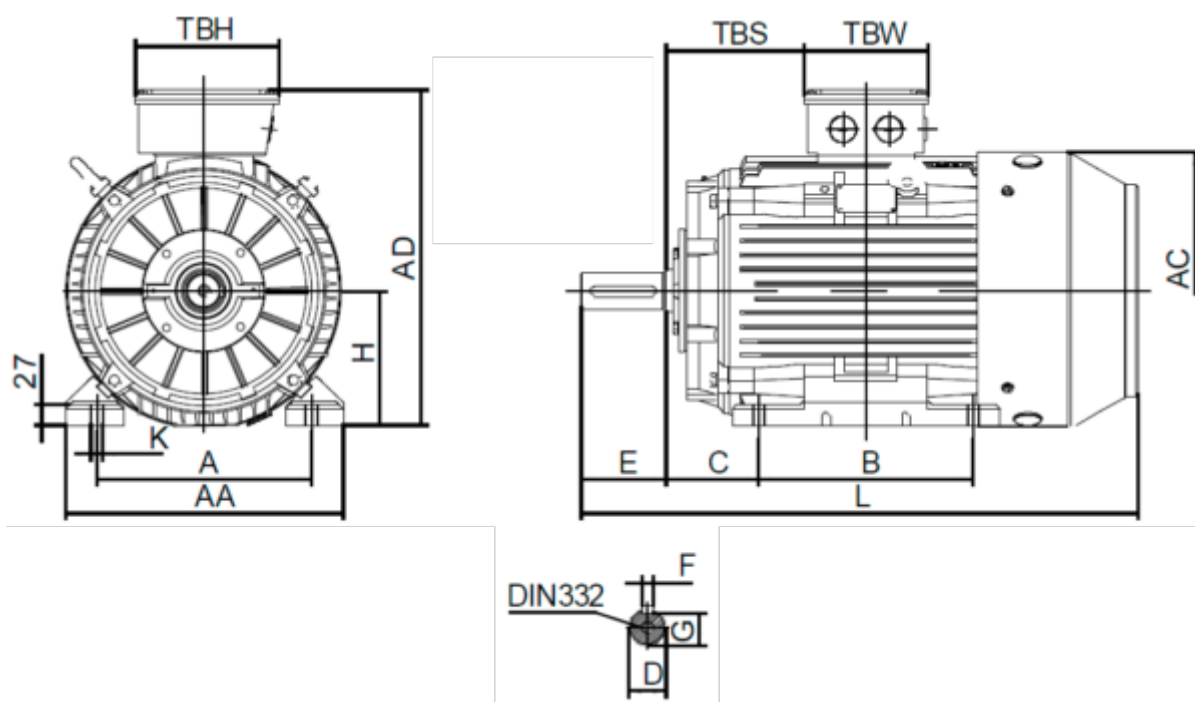

Data Sheet

Article number: 25030150022201

Description: Kleedrive T3C 132M3-2 15.0KW 2800 rpm
3x400/690V 50HZ IP55 B3 Eff=91,9%

Measures

A = 216	F = 10	TBW = 134
AA = 263	G = 33	
AC = Ø259	H = 132	
AD = 332	HD = 200	
B = 178	K = Ø12	
C = 89	L = 5005	
D = Ø38	TBH = 134	
E = 80	TBS = 61.5	